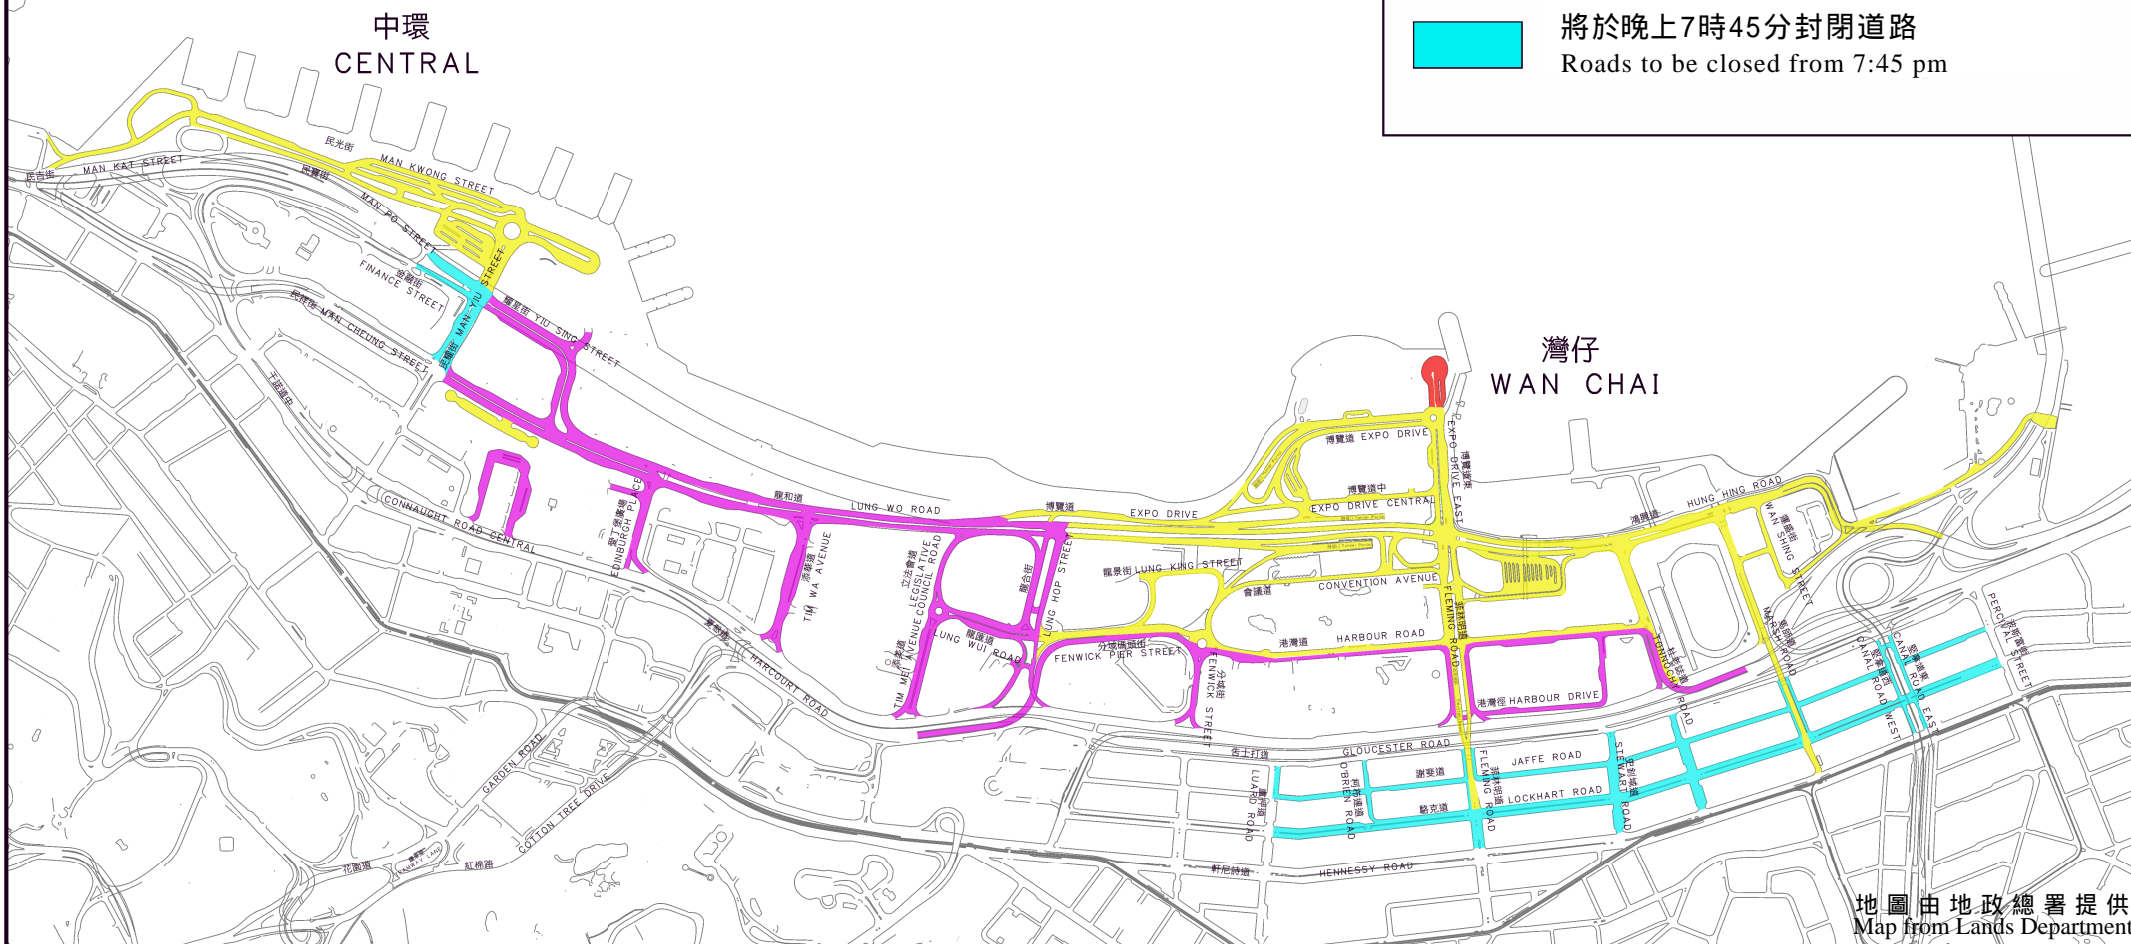

圖例：
Legend:

-  將於下午3時正封閉道路
Roads to be closed from 3:00 pm
-  將於下午5時30分封閉道路
Roads to be closed from 5:30 pm
-  將於晚上6時45分封閉道路
Roads to be closed from 6:45 pm
-  將於晚上7時45分封閉道路
Roads to be closed from 7:45 pm

圖二

Figure 2

2025年1月30日農曆新年煙花匯演於中環及灣仔的特別交通安排
Special Traffic Arrangements in Central and Wan Chai for
Lunar New Year Fireworks Display on 30 January 2025